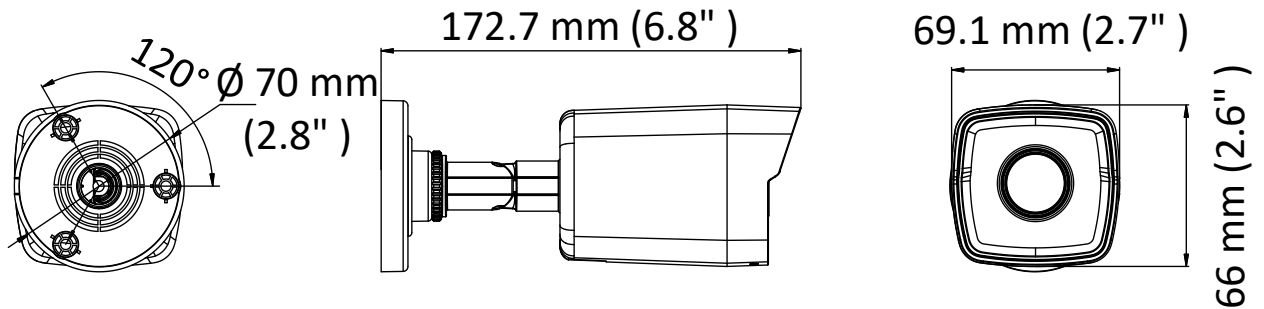

Dimension

Accessory

Distributed by

HIKVISION®

Headquarters

No.555 Qianmo Road, Binjiang District,
Hangzhou 310051, China
T +86-571-8807-5998
overseasbusiness@hikvision.com

Hikvision USA
T +1-909-895-0400
sales.usa@hikvision.com

Hikvision Australia
T +61-2-8599-4233
salesau@hikvision.com

Hikvision India
T +91-22-28469900
sales@pramahikvision.com

Hikvision Canada
T +1-866-200-6690
sales.canada@hikvision.com

Hikvision Thailand
T +662-275-9949
sales.thailand@hikvision.com

Hikvision Europe
T +31-23-5542770
sales.eu@hikvision.com

Hikvision Italy
T +39-0438-6902
info.it@hikvision.com

Hikvision Brazil
T +55 11 3318-0050
Latam.support@hikvision.com

Hikvision Turkey
T +90 (216)521 7070- 7074
sales.tr@hikvision.com

Hikvision Malaysia
T +601-7652-2413
sales.my@hikvision.com

Hikvision UK & Ireland
T +01628-902140
sales.uk@hikvision.com

Hikvision South Africa
Tel: +27 (10) 0351172
sale.africa@hikvision.com

Hikvision France
T +33(0)1-85-330-450
info.fr@hikvision.com

Hikvision Kazakhstan
T +7-727-9730667
nikia.panfilov@hikvision.ru

Hikvision Vietnam
T +84-974270888
sales.vt@hikvision.com

Hikvision UAE
T +971-4-4432090
salesme@hikvision.com

Hikvision Singapore
T +65-6684-4718
sg@hikvision.com

Hikvision Spain
T +34-91-737-16-55
info.es@hikvision.com

Hikvision Tashkent
T +99-87-1238-9438
uzb@hikvision.ru

Hikvision Hong Kong
T +852-2151-1761
info.hk@hikvision.com

Hikvision Russia
T +7-495-669-67-99
sateru@hikvision.com

Hikvision Korea
T +82-[0]31-731-8817
sales.korea@hikvision.com

Hikvision Poland
T +48-22-460-01-50
info.pl@hikvision.com

Hikvision Indonesia
T +62-21-2933759
Sales.Indonesia@hikvision.com