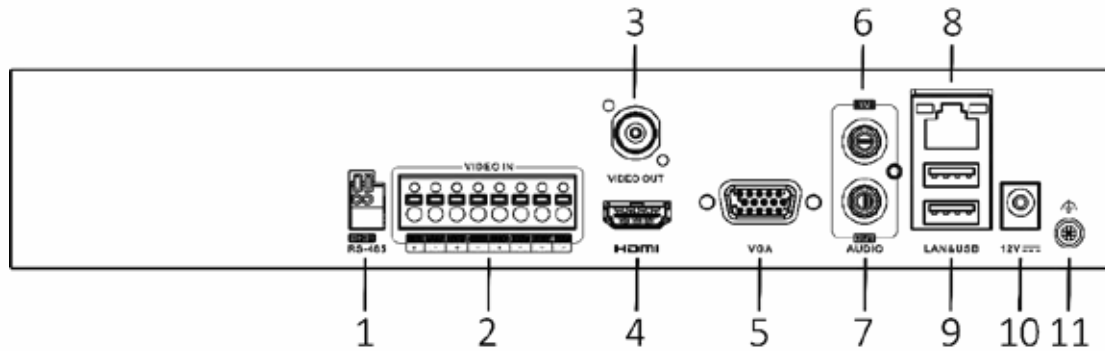

Physical Interface

No.	Description	No.	Description
1	RS-485 Serial Interface	7	AUDIO OUT, RCA Connector
2	VIDEO IN, Balun Interface	8	LAN Interface
3	VIDEO OUT	9	USB Interface
4	HDMI Interface	10	12 VDC Power Input
5	VGA Interface	11	GND
6	AUDIO IN, RCA Connector