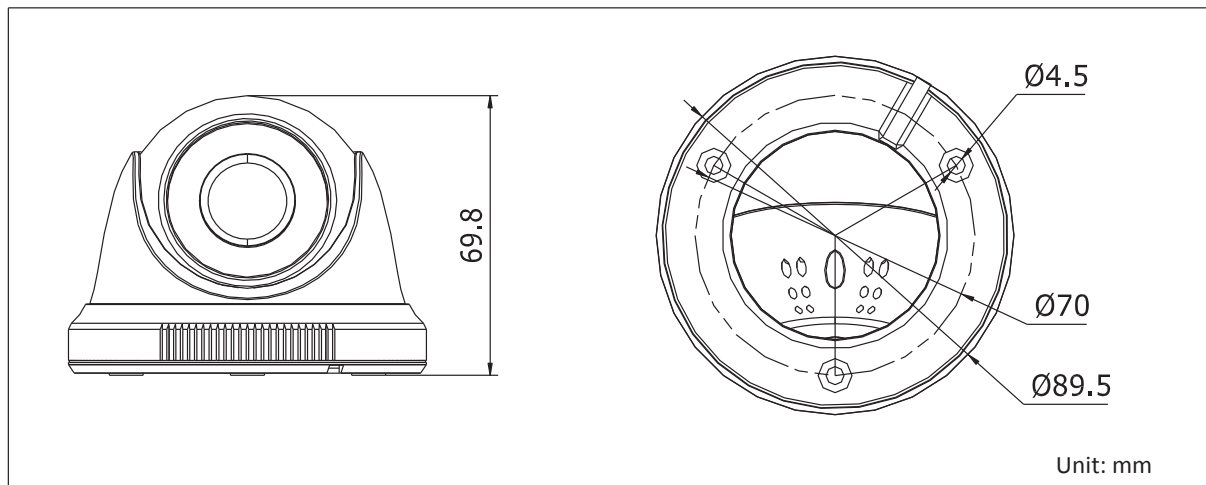

Dimensions