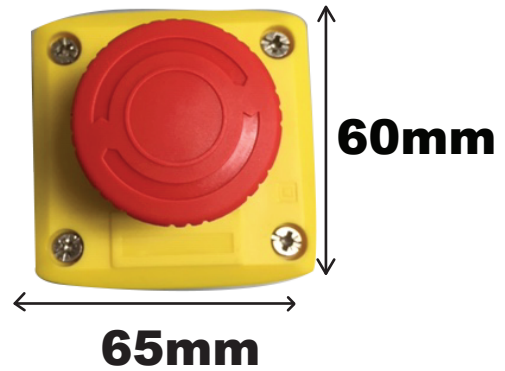

EMC 2

Side View

Top View

Emergency Call Button

Box Dimension
60(L) x 65(H) x 50(D)

Call Size
Diameter 40mm

- ✓ Normally Close
- ✓ Press To Trigger
- ✓ Turn To Release